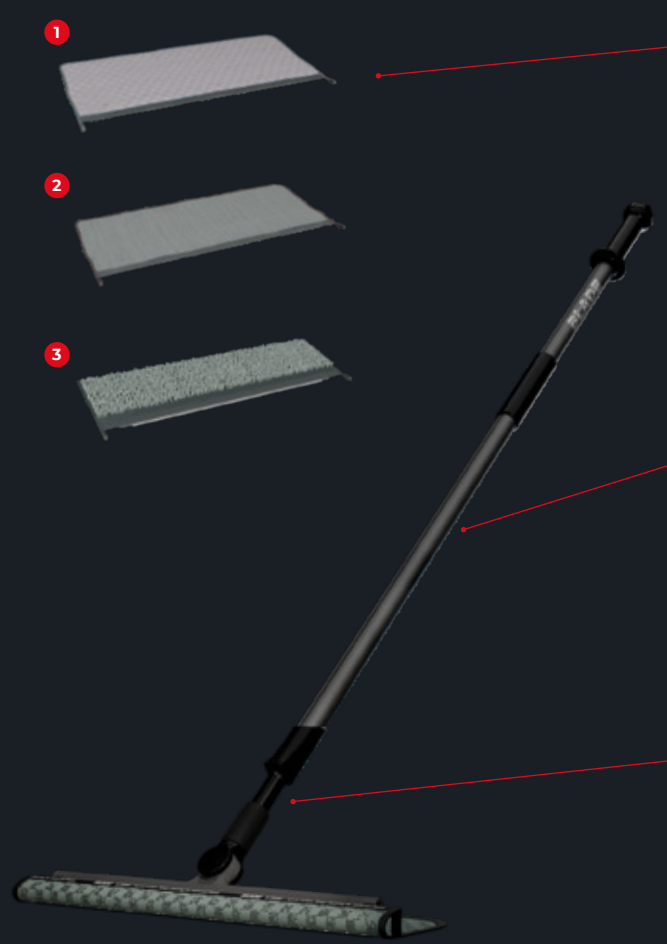

WHAT'S IN THE BOX

ULTRA-MICROFIBRES

Colour-coded tabs	
Machine washable up to 500 wash cycles	
1. S-Fibre (scrub)	Non-scratch scrub fibres recommended for the daily maintenance of rough or textured floors.
2. G-Fibre (glide)	For daily maintenance cleaning. Recommended for use on smooth floors.
3. A-Fibre (absorb)	For mopping up spills, or to dry the floor. Absorbs up to 500ml (16oz) of liquid.

HANDLE

Solution Capacity	600ml (20.2fl oz)
Three built-in spray jets	
Refillable aluminium handle with water level indicator	
Non-slip handle	

FRAME

Flexible rubber squeegee blade tracks floor surface and texture
Channel to easily slide on ultra-microfibre cloths