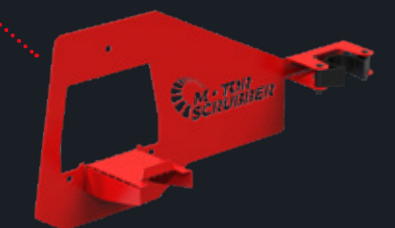

Because their safety and comfort matter.