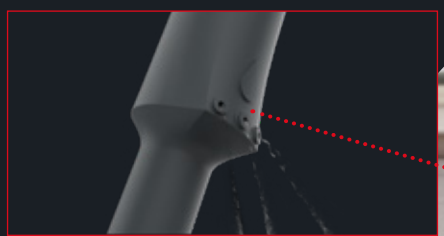

BLADE

UP TO 80x MORE SURFACE PRESSURE

More Surface Pressure
The precision edge exerts up to 80x more surface pressure onto the ultra-microfibre mop to remove more dirt and grime with every clean.

Quick-Change
Switch one ultra-microfibre for another with a simple slide off, slide on.

Reset. Reverse.
Reset the rubber blade onto a new section of ultra-microfibre to maintain fresh, clean contact points. Once one side is fully used, flip over and continue using the reverse side for up to 4x more coverage.

No Need For Buckets
With its refillable handle and built in spray, BLADE sprays fresh, clean solution on-demand, activated by the push of a button.

Spray
Three-way jets create an even layer of solution to help release ingrained dirt.

Pressure. Precision. Performance.

Cut through more dirt for an unbeatable clean with BLADE's immense performance. The precise rubber squeegee blade cuts deep into tight edges and grout lines to transform your cleaning results. With up to 80x more pressure than regular mopping systems, BLADE removes substantially more dirt every time. Simply reposition the squeegee multiple times on the ultra-microfibre mop for a fresh contact point.

Forget your dirty string mop and filthy bucket and deliver fresh solution at the touch of a button. BLADE's refillable handle with water level indicator and three built-in jets delivers clean liquid on demand to ensure you are always removing dirt, never spreading it around.

Slide off the ultra-microfibre mop and use the super flexible squeegee after scrubbing with JET3 to direct dirty liquid straight into a floor drain, leaving no trace on your now sparkling floors. No floor drain? No problem. Simply attach the A-Fibre to absorb up to 500ml with each mop.

Clean better, clean faster.

BLADE KEY FEATURES