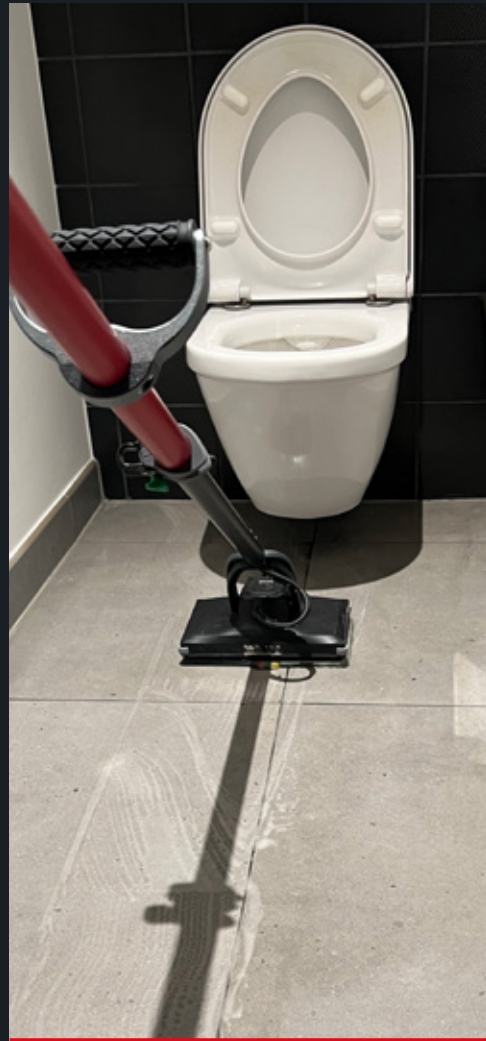

BUILT TO LAST

Where can you use your MotorScrubber?

Motorscrubber equipment is designed to clean the 20% of floor area missed by existing machines which are too large and bulky. Our compact machines specialise in cleaning the following areas within your building.