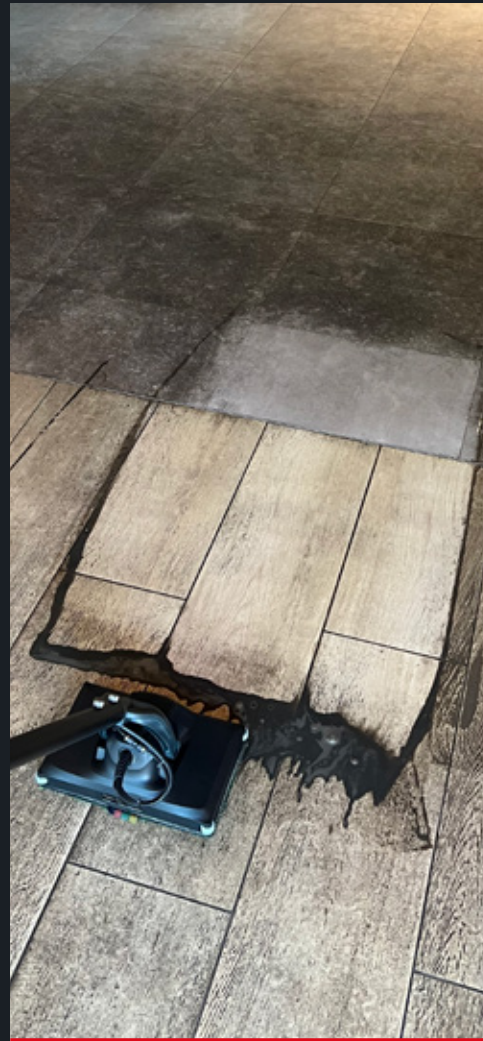

HIGH TRAFFIC