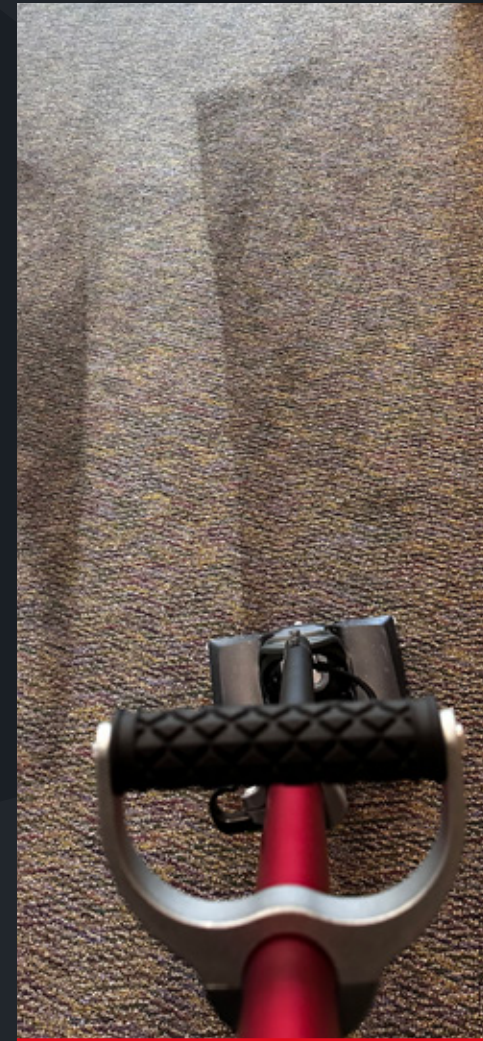

CARPETS

We design our equipment to be unstoppable, no matter what you throw at it.