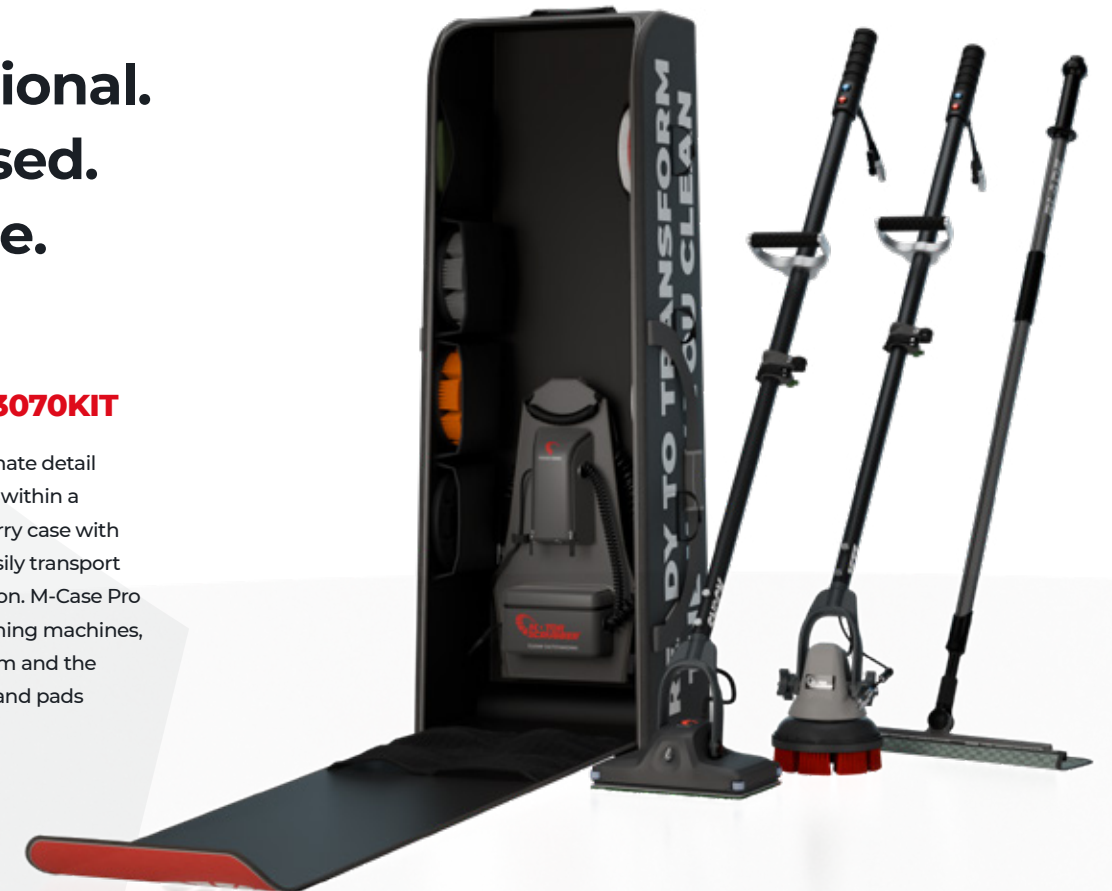

**Professional.
Organised.
Portable.**

**M-CASE PRO
MS3070 / MS3070KIT**

Create your own ultimate detail cleaning kit all stored within a specially designed carry case with wheels so you can easily transport to any cleaning location. M-Case Pro will store 2 Deep cleaning machines, Blade mopping system and the full range of brushes and pads for both machines.