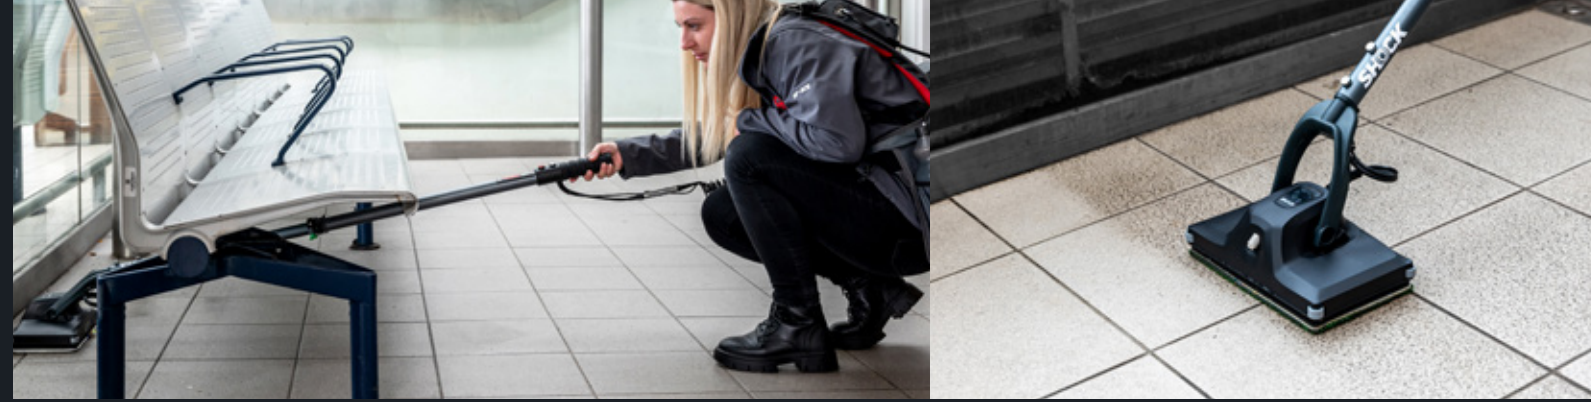

Grab. Clean. Dock.

The Wall Dock is the perfect solution for limited storage space. Designed to be easily mounted to the wall and protect products from damage, our wall dock keeps your equipment neat and tidy.

Because their safety and comfort matter.

SHOCK

Ground Breaking Cleaning Performance

Faster. Lower. Cleaner.

SHOCK is the lowest profile oscillating floor cleaning machine in the world. Developed over three years, it has been meticulously designed to deliver a deep clean along floors, edges, baseboards, stairs, risers, below obstacles and more.