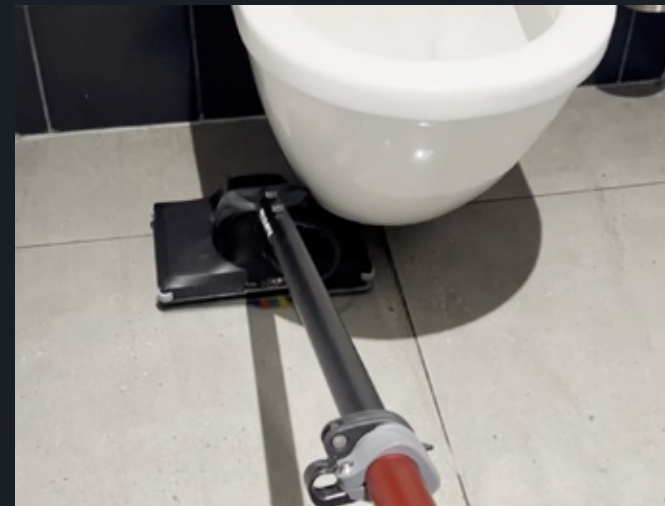

Glide Wheels

Soft rubber non-marking glide wheels protect your walls and furniture by keeping the oscillating drive spaced 2mm from your edges, whilst allowing the cleaning pad to clean precisely into the edge.

HIGH TRAFFIC

TIGHT SPACES

WASH ROOMS

STAIRS

CARPETS

EDGES

M3

The Original MotorScrubber

Small machine, big power.

Designed for small, hard-to-reach areas, M3 takes on stairs, edges, bathrooms, and kitchens with ease. Deep clean your confined spaces and experience outstanding results every time.