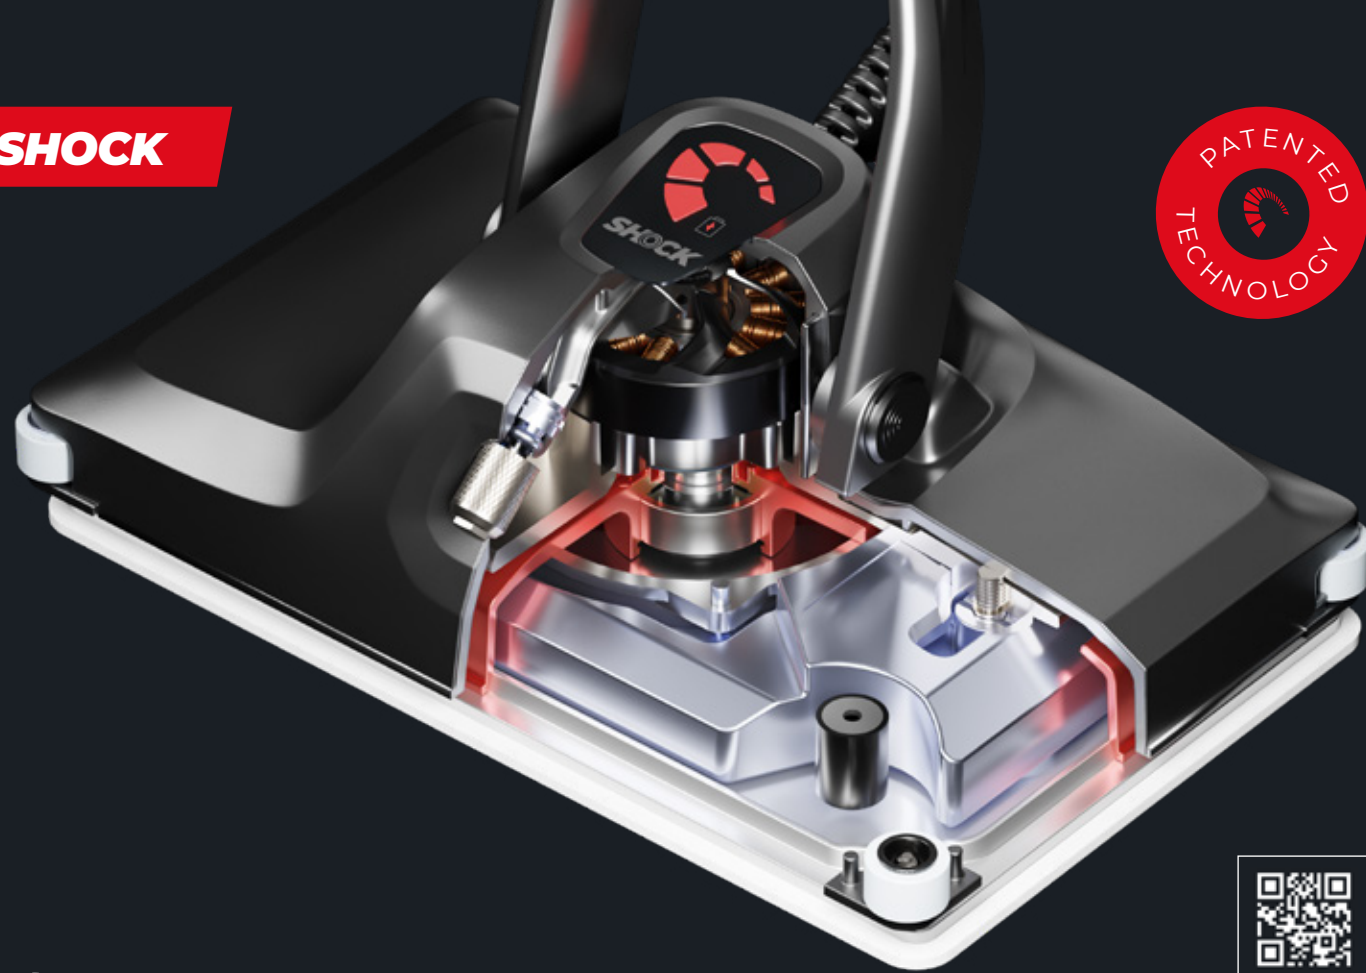

Grab. Clean. Dock.

The Wall Dock is the perfect solution for limited storage space. Designed to be easily mounted to the wall and protect products from damage, our wall dock keeps your equipment neat and tidy.

Because their safety and comfort matter.

SHOCK

Ground Breaking Cleaning Performance

Faster. Lower. Cleaner.

SHOCK is the lowest profile oscillating floor cleaning machine in the world. Developed over three years, it has been meticulously designed to deliver a deep clean along floors, edges, baseboards, stairs, risers, below obstacles and more.